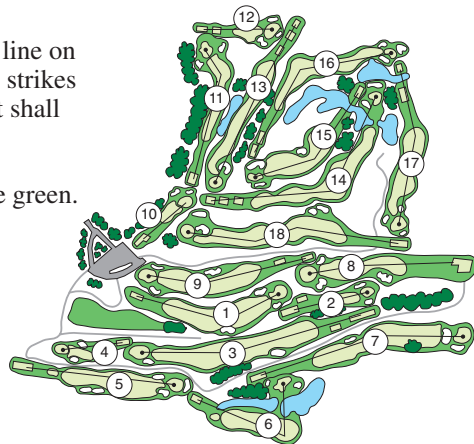

USGA RULES GOVERN ALL PLAY

except as modified by the following local rules

Out of Bounds: Defined by white stakes on holes 5, 11, 12, 16, 17, the stonewall on hole 8, the stonewall and fence on hole 17 and road curbing behind 9 green.

Bird houses which function as 150 yard markers are considered immovable obstructions.

Power lines and power poles: If a ball strikes a power line on hole 6 or 7 it must be replayed without penalty. If a ball strikes a power pole it must be played where it comes to rest, it shall not be replayed.

The embedded ball rule is always in effect through the green.

Please

- Rake Bunkers
- Repair Ball Marks
- Replace Divots
- Keep Golf Carts 30' from greens

Salem Golf Club

Architect: Edward Ryder -1966

Salem Golf Club
North Salem, New York